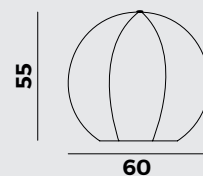

PP50

box m³

0,24