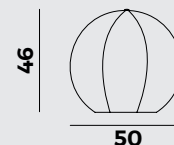

Soderabile.

TECHNICAL DETAILS

STRUCTURE

Multilayer wood thickness 18mm, polystyrene core.

PADDING

Flexible polyurethane with density 30 kg m³ and interposed of 150gr / m² resin fibers.

WHEELS / FIXED FEET

Foot in black PP.

COVERING

Removable cover.

PP60

box m³

0,24

PP50

box m³

0,24